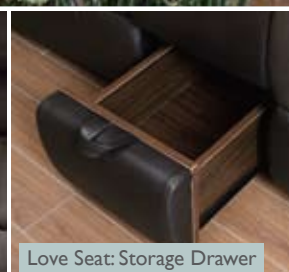

Design it Your way! Match our Elaina collection with this coffee table (#701918).

MOTION

Sofa: Drop Down Console

Sofa: Storage Drawer

Love Seat: Middle Console

Love Seat: Storage Drawer

Features

HIGH BACK FOR MORE SUPPORT